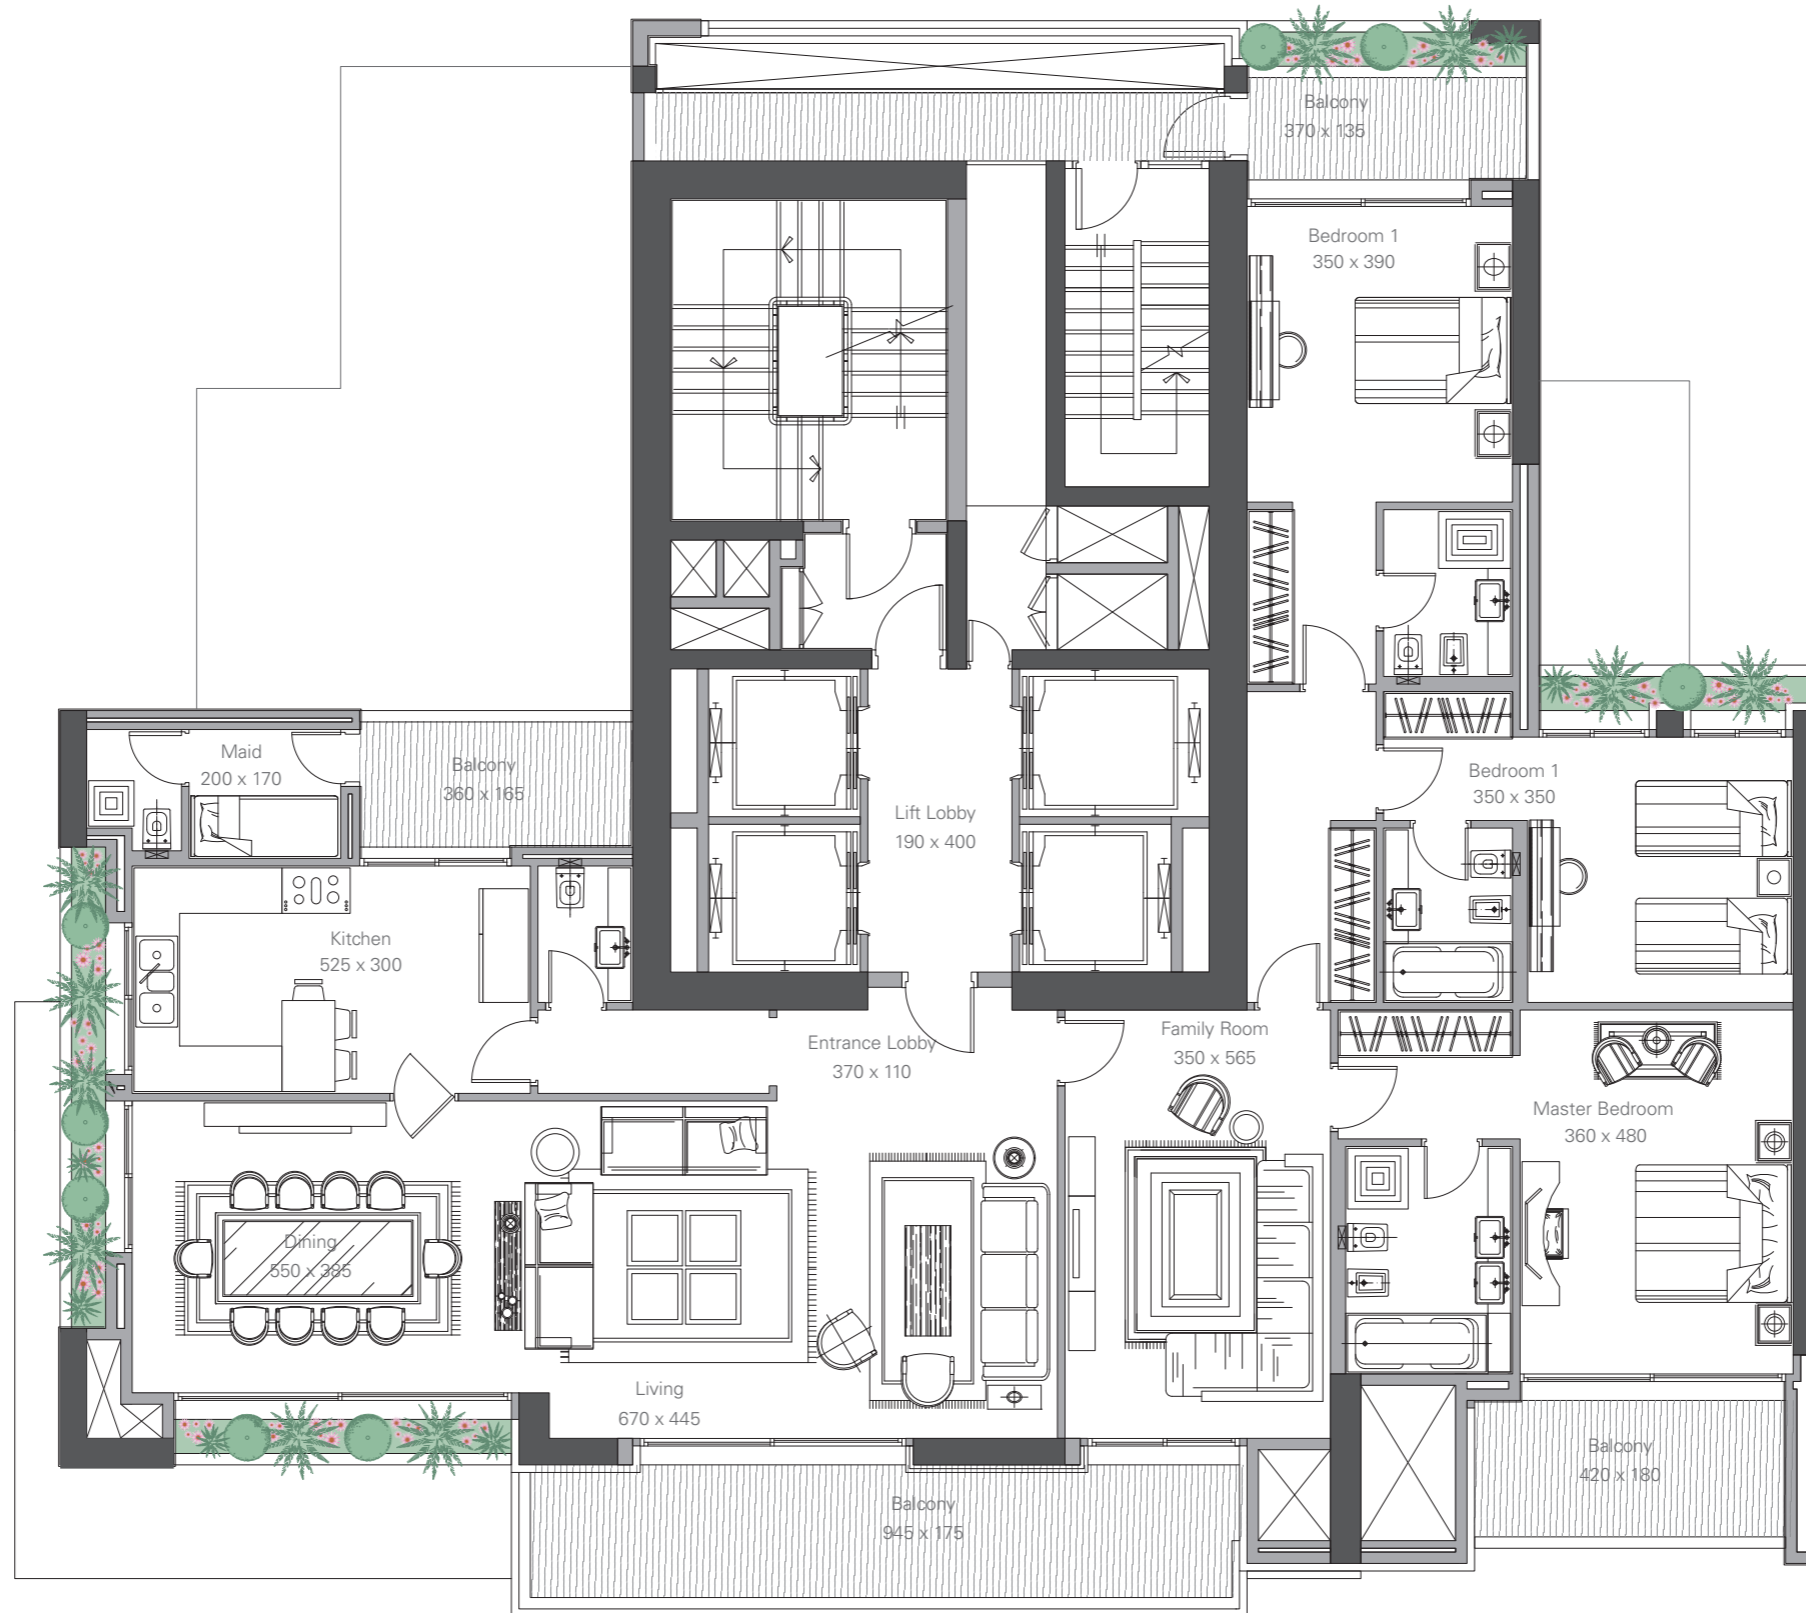

SOUTH TOWER

BLOCK D Typical Upper Apartments

NOTES

Area | 340 sqm

Disclaimer: The above area and layout are indicative only and might be subject to further adjustments during the development of the project.