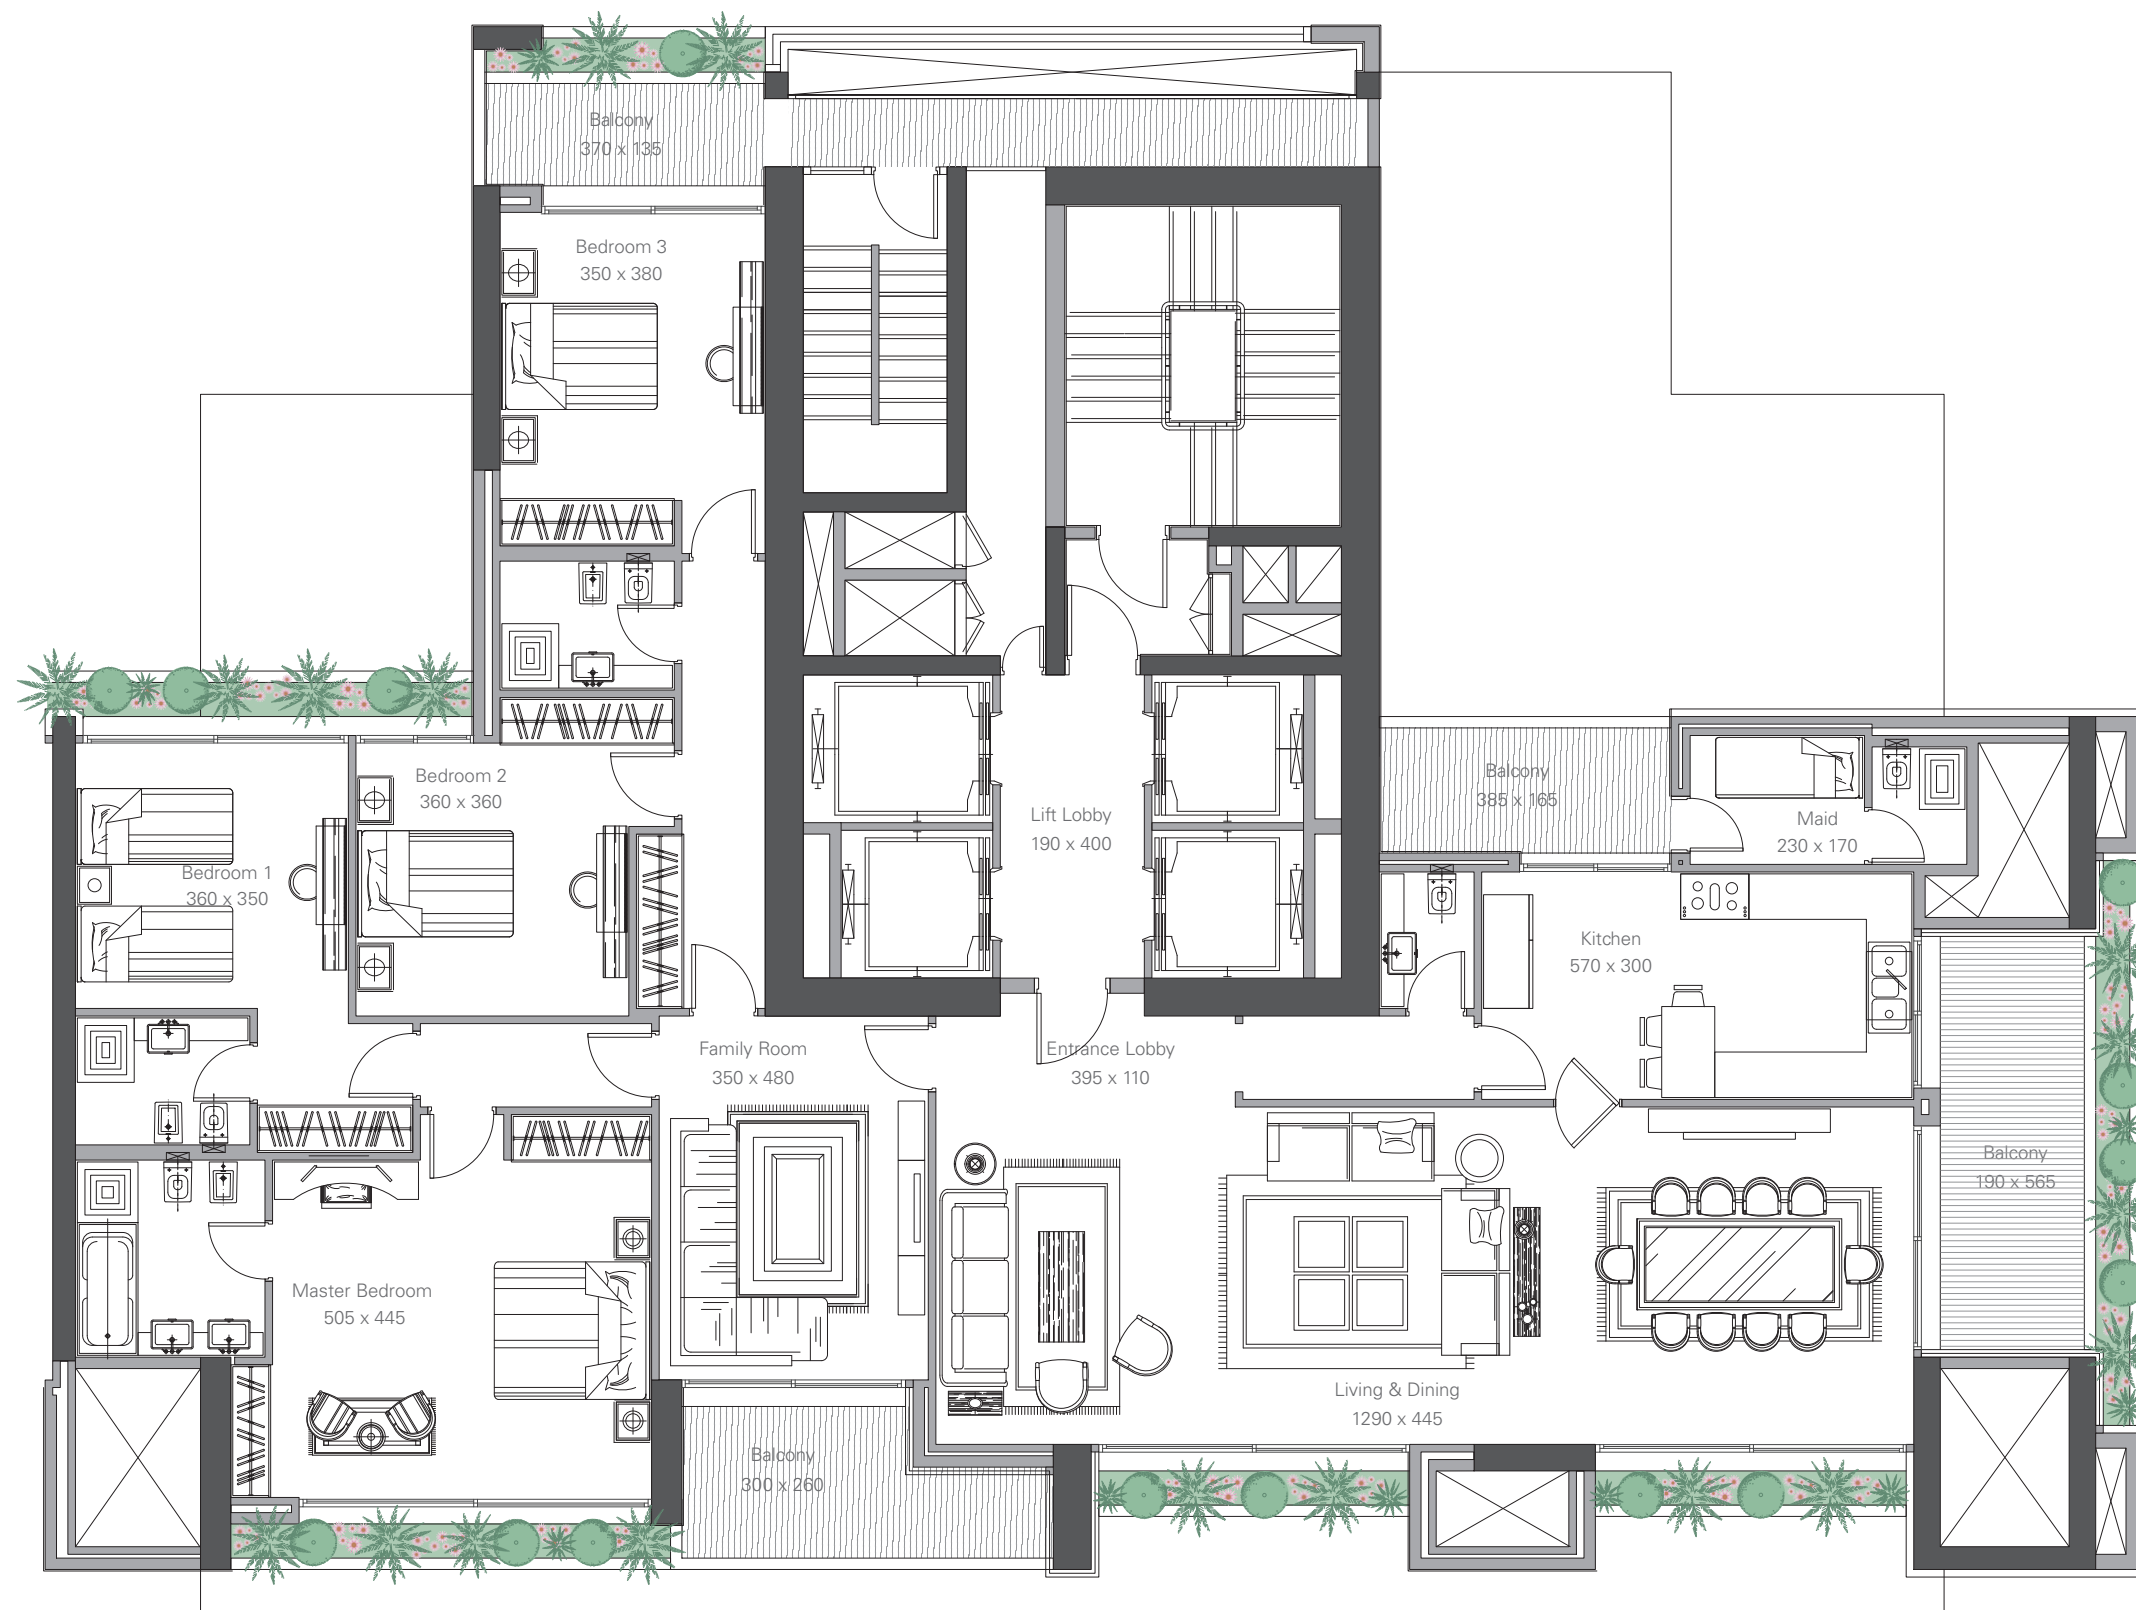

SOUTH TOWER

BLOCK C Typical Upper Apartments

NOTES

Area | 380 sqm

Disclaimer: The above area and layout are indicative only and might be subject to further adjustments during the development of the project.