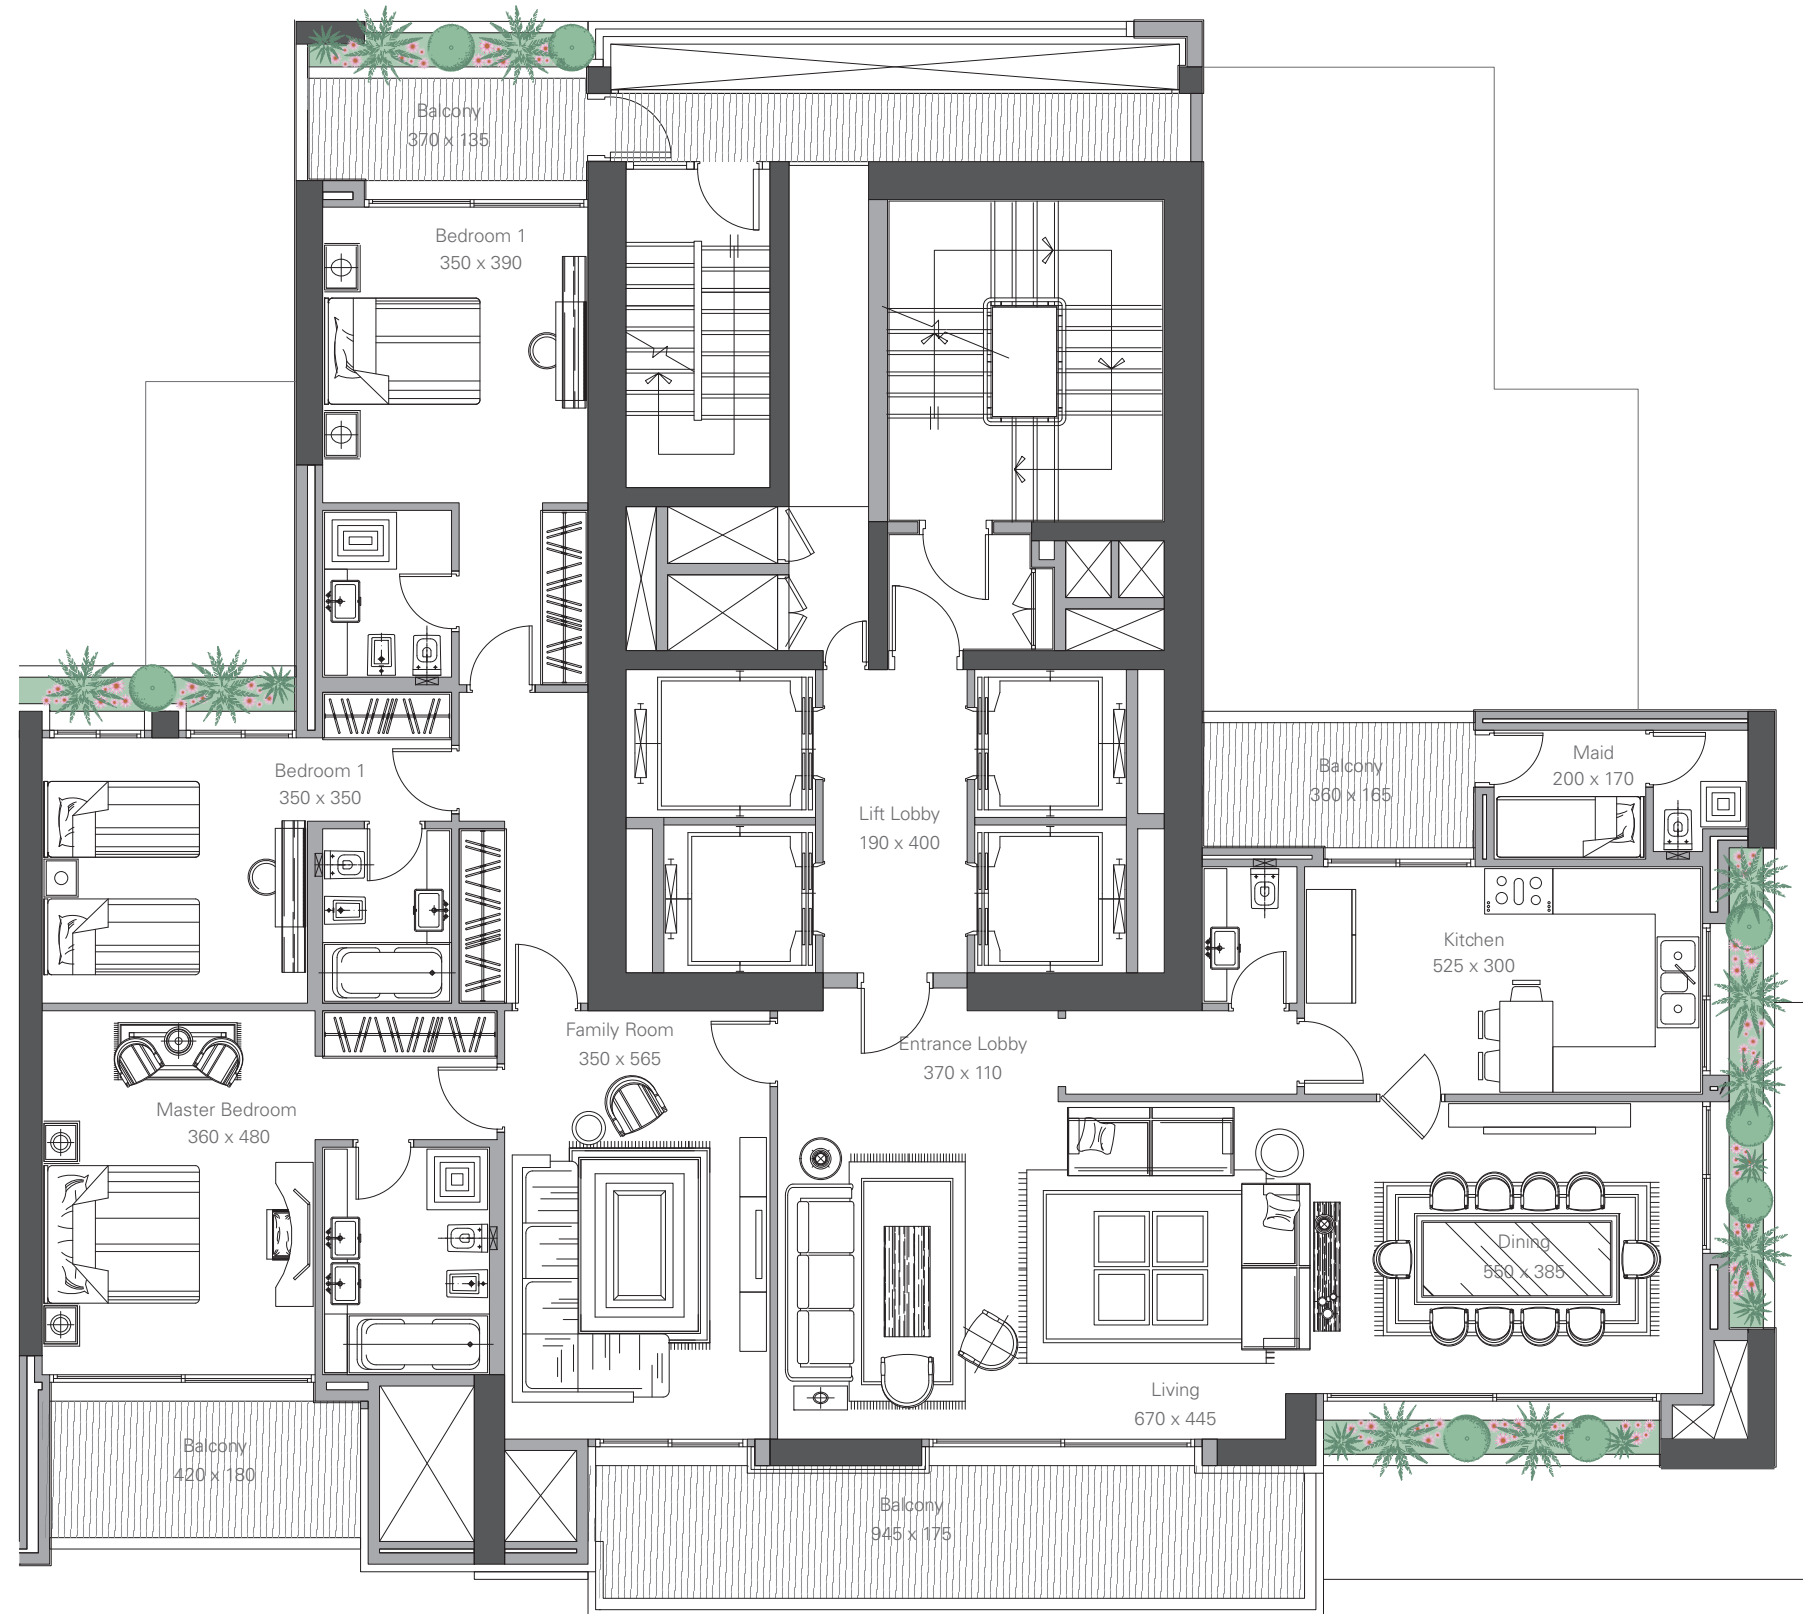

NORTH TOWER

BLOCK F Typical Upper Apartments

NOTES

Area | 340 sqm

Disclaimer: The above area and layout are indicative only and might be subject to further adjustments during the development of the project.