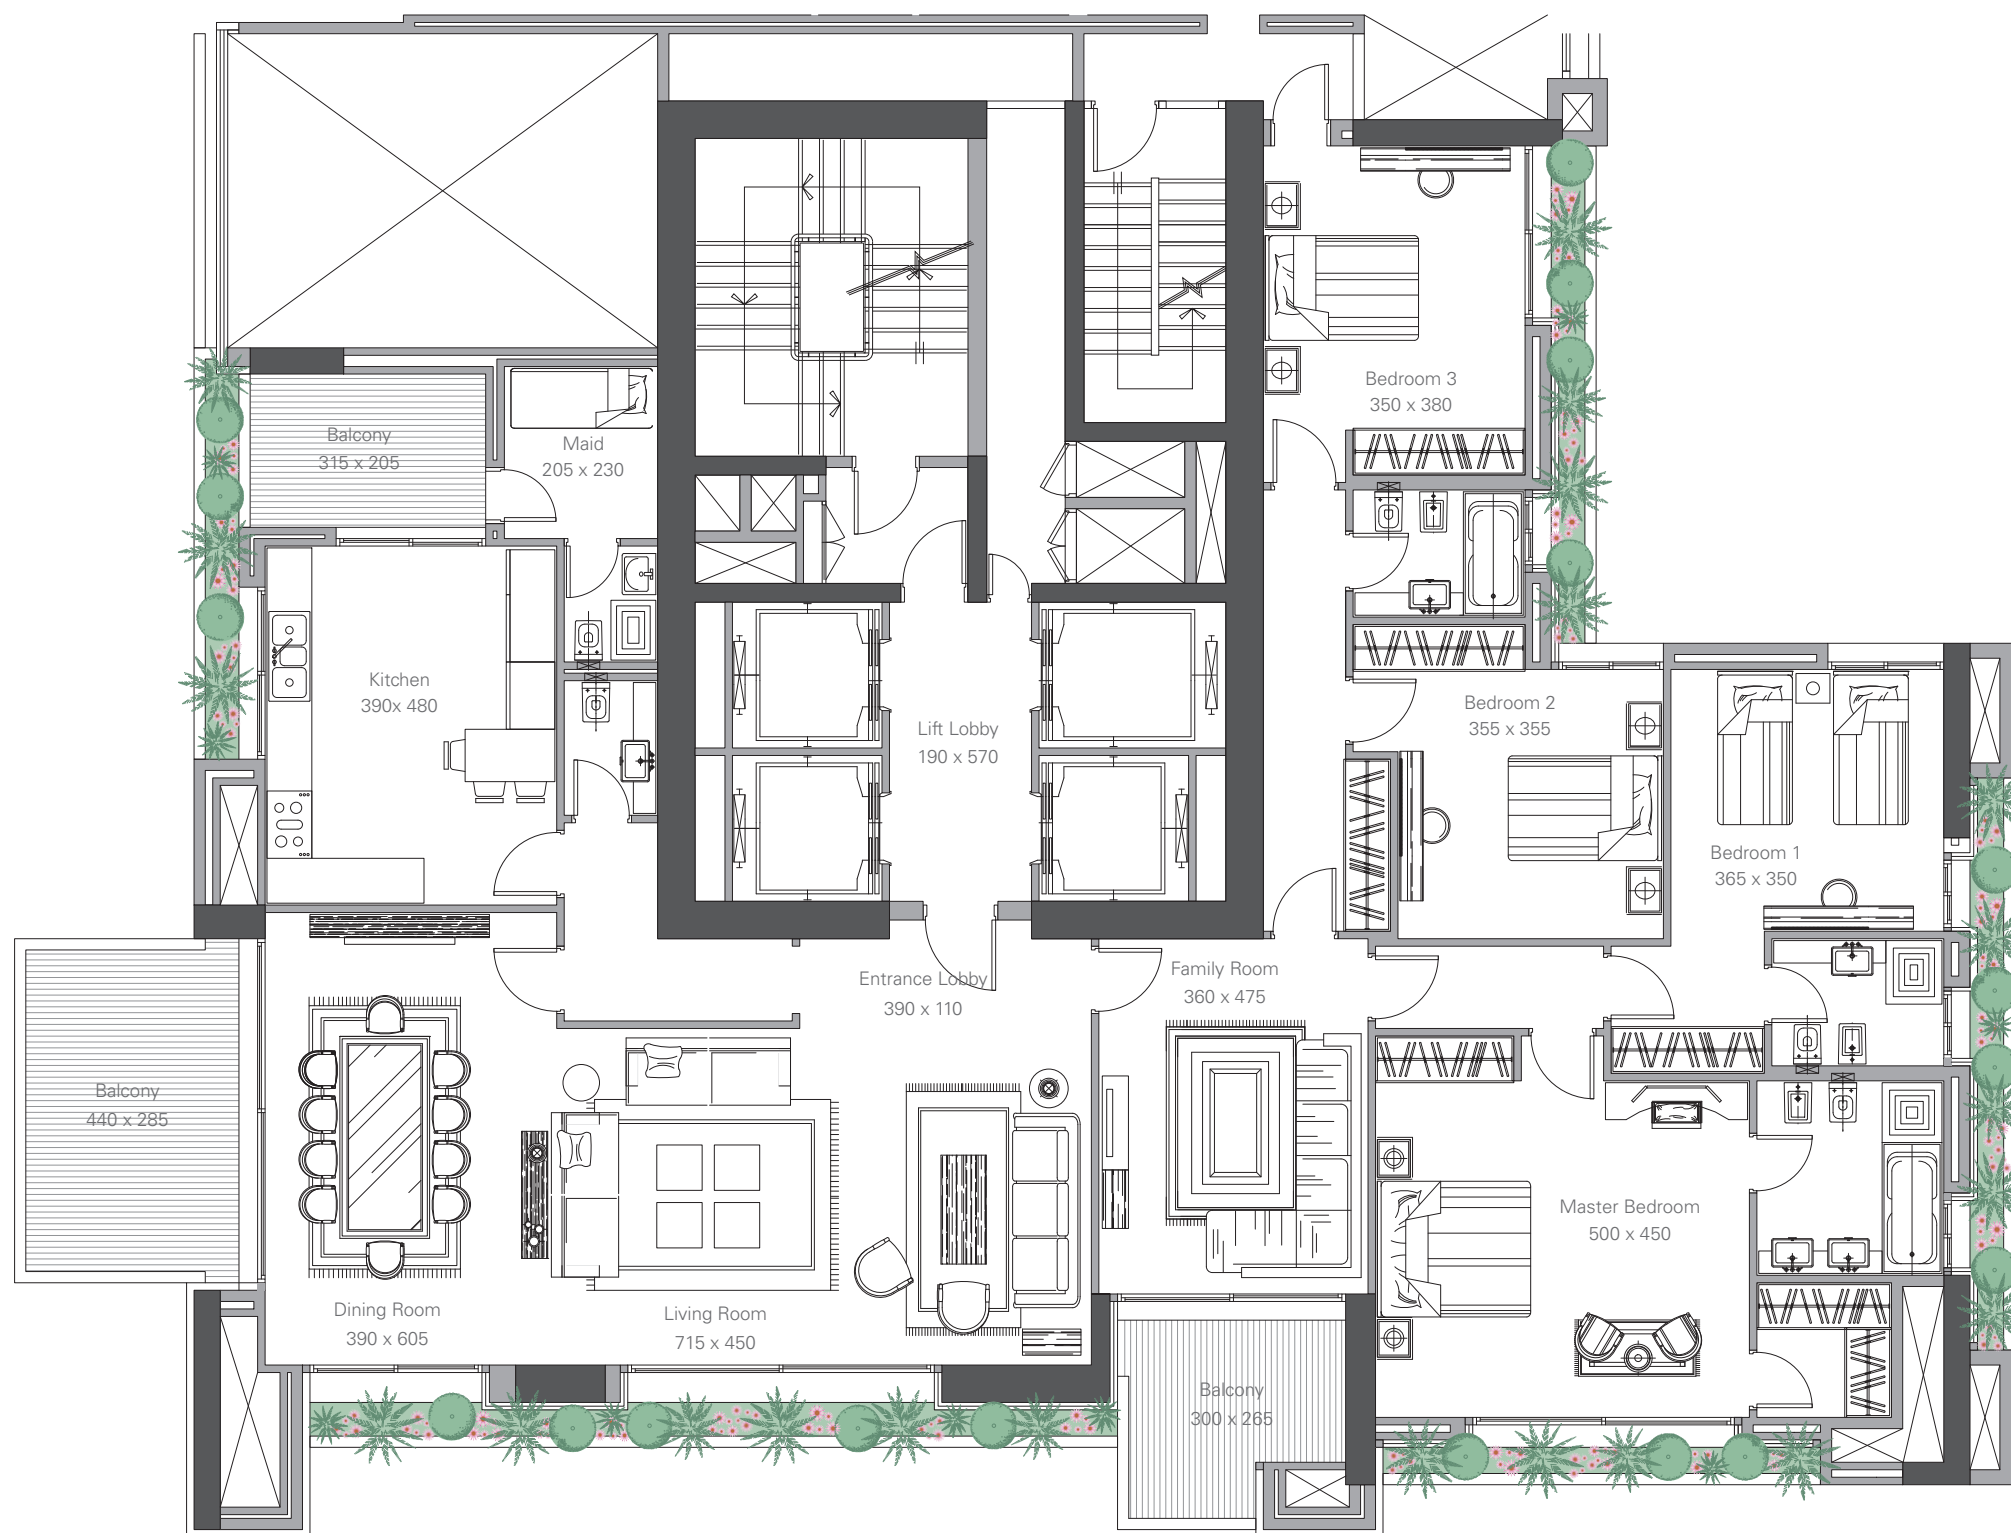

EAST TOWER

BLOCK B Typical Upper Apartments

NOTES

Area | 390 sqm

Disclaimer: The above area and layout are indicative only and might be subject to further adjustments during the development of the project.