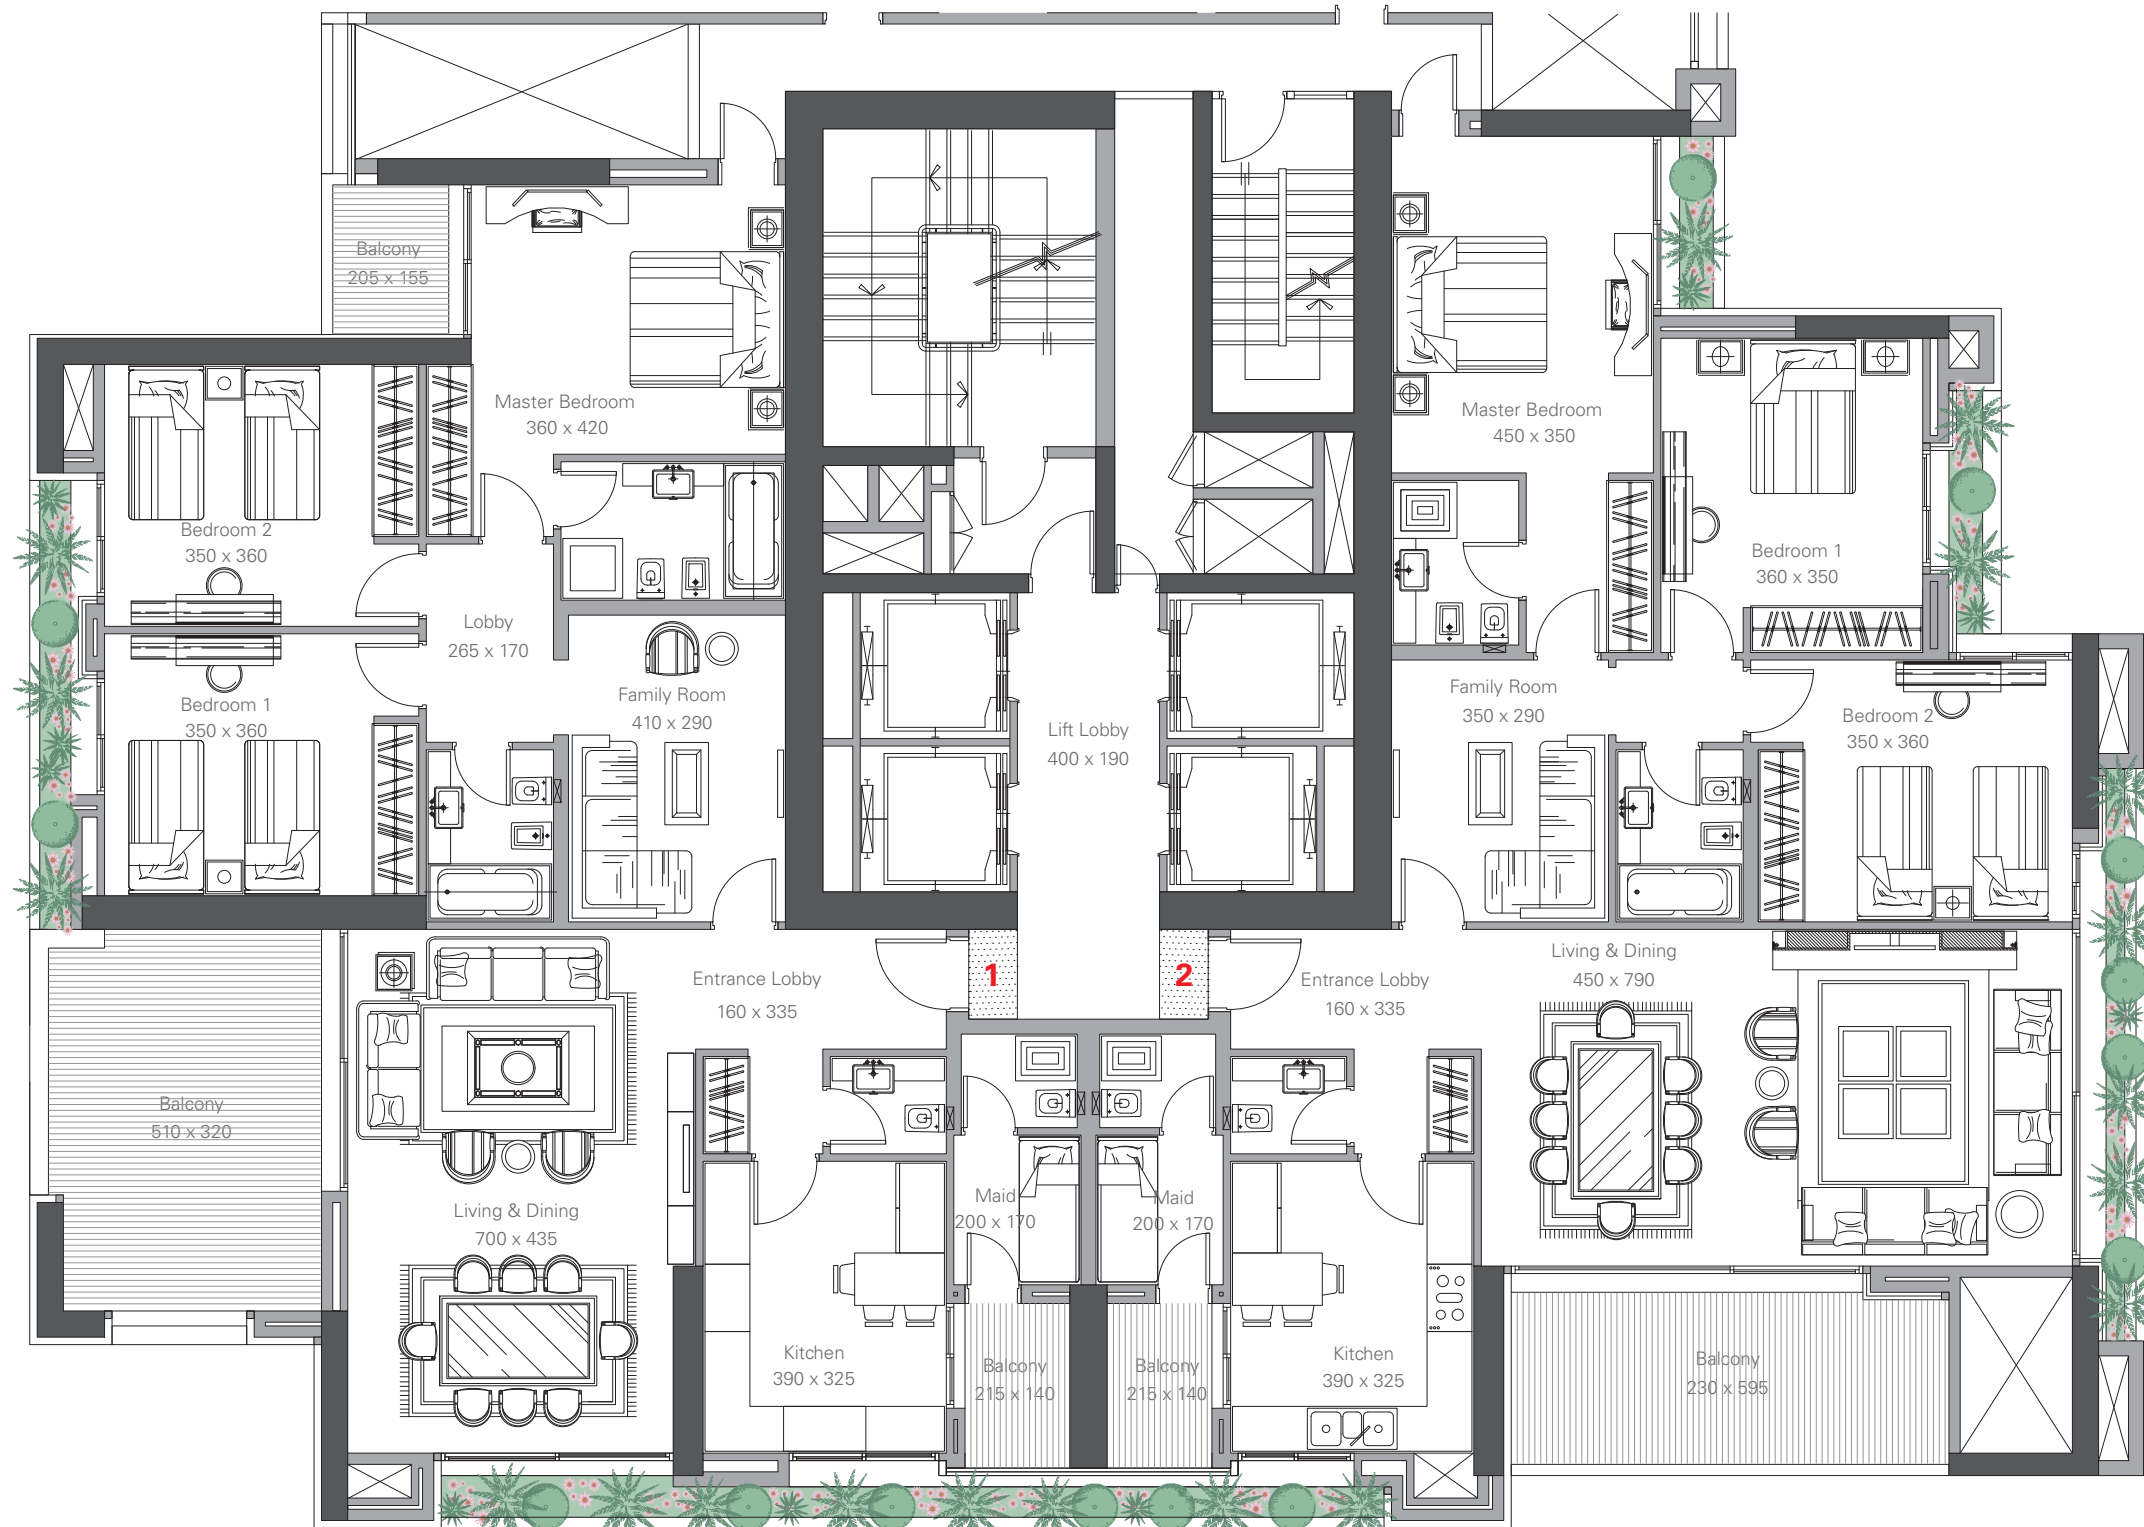

# EAST TOWER

## BLOCK B Typical Lower Apartments

### NOTES

---

---

---

Area | Apartment 1 : 225, 235 sqm  
 Apartment 2 : 225, 230 sqm

Disclaimer: The above area and layout are indicative only and might be subject to further adjustments during the development of the project.