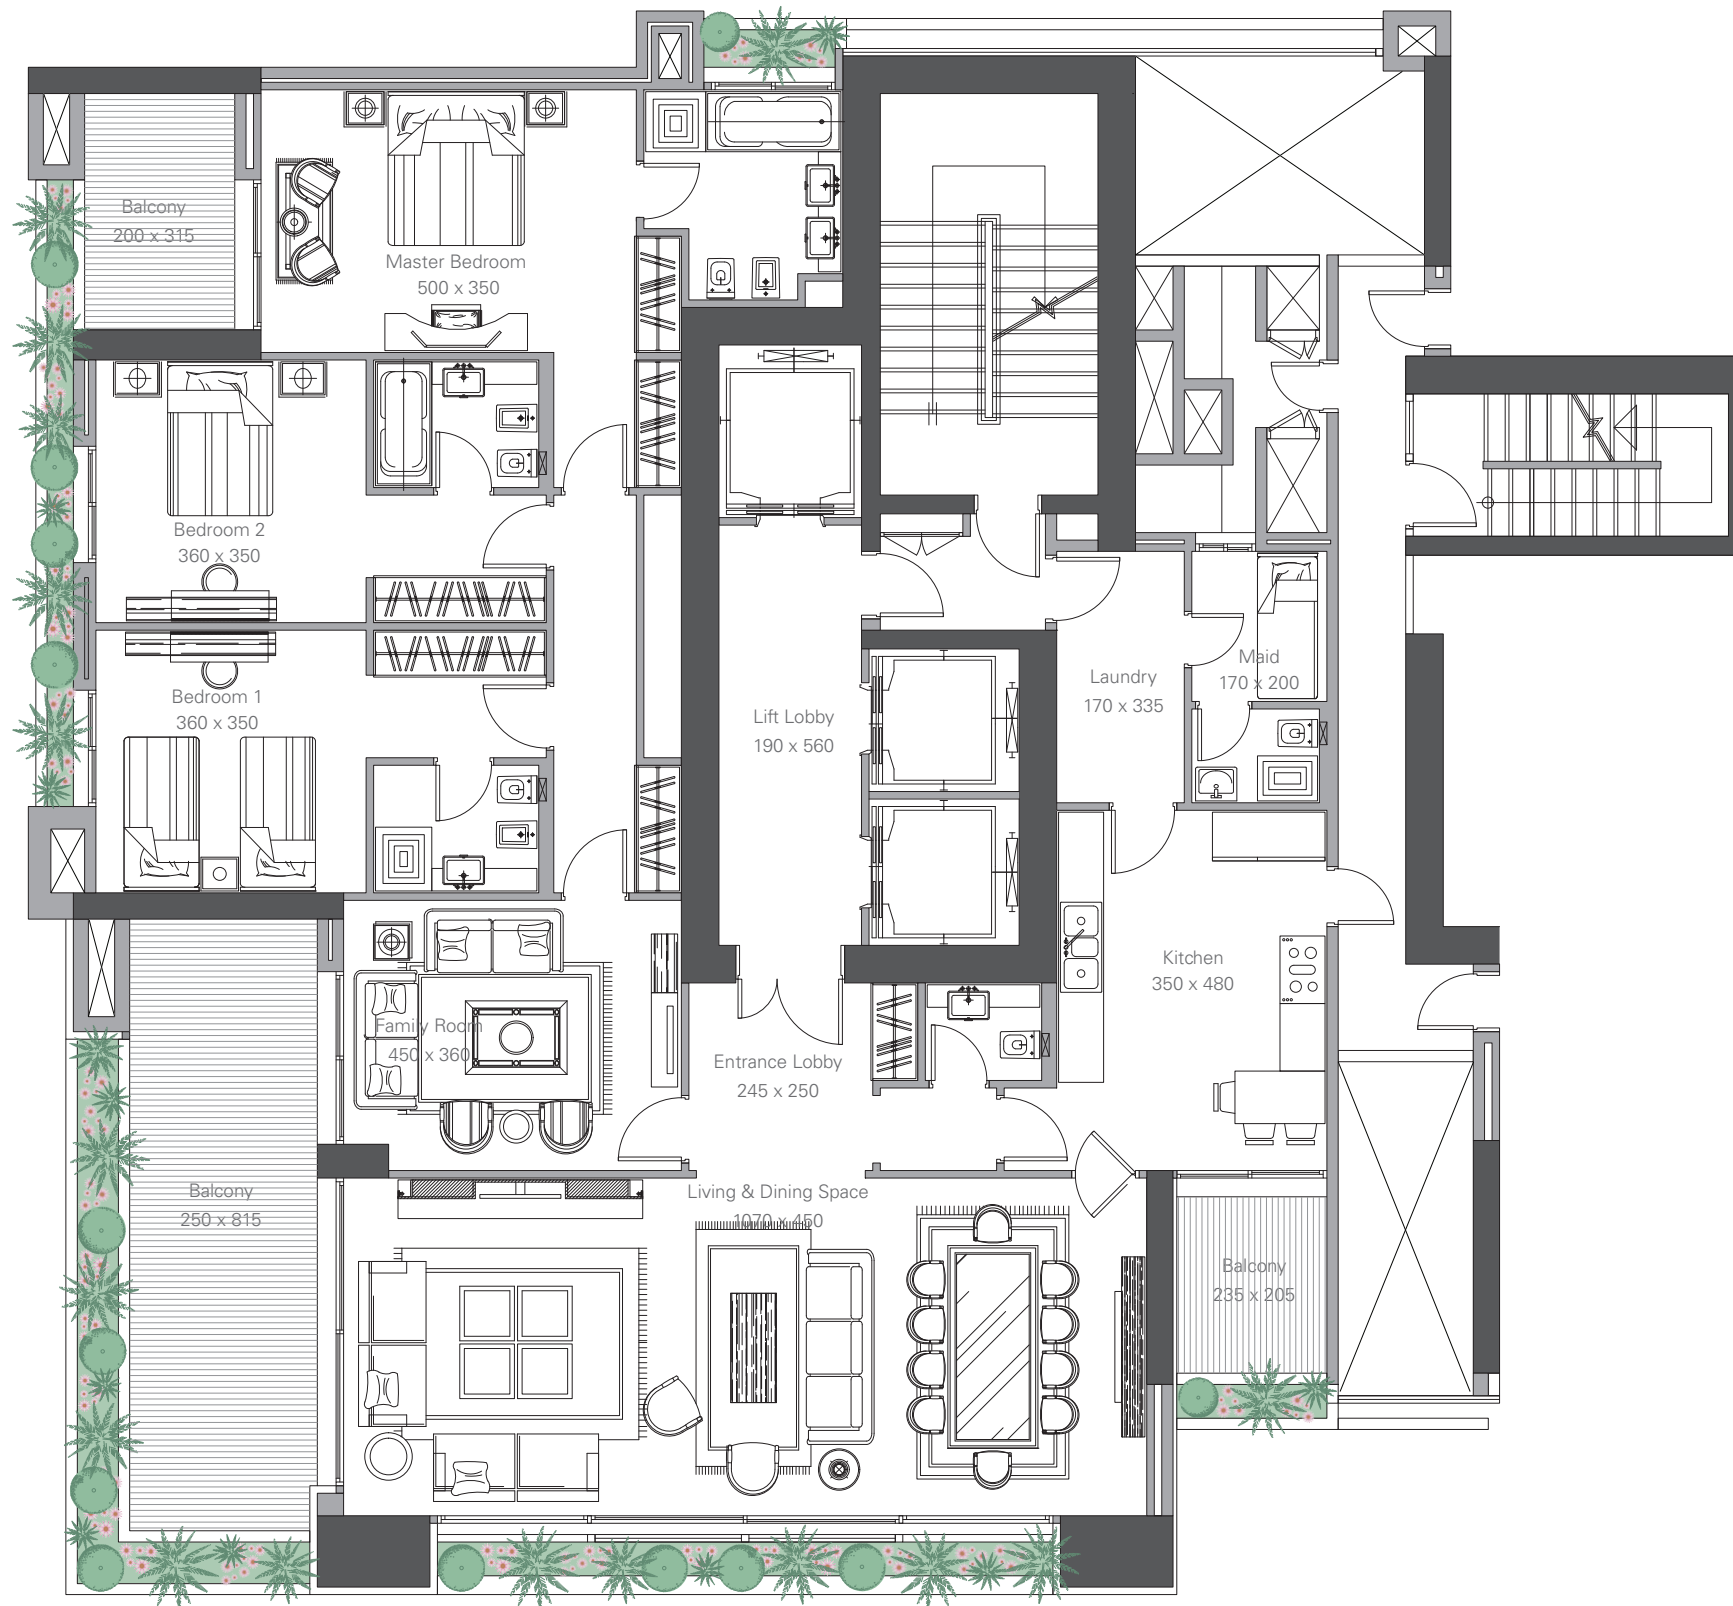

EAST TOWER

BLOCK A Typical Lower Apartments

NOTES

Area | 330, 335 sqm

Disclaimer: The above area and layout are indicative only and might be subject to further adjustments during the development of the project.